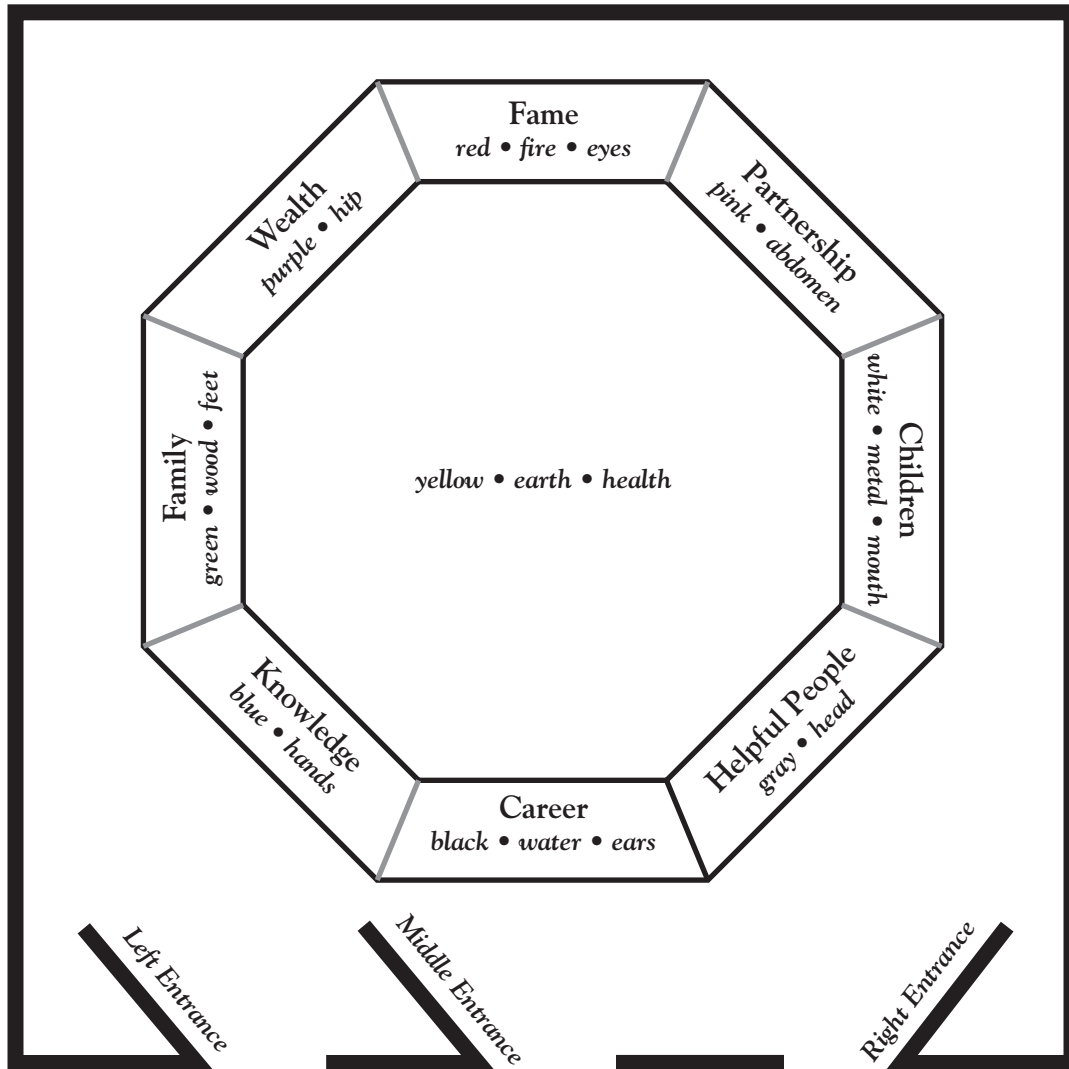

# THE BASIC BA-GUA

Its life situations, five elements, colors, and relationship to the physical body.

The Ba-gua and its missing pieces.

Linda Lenore

P.O. Box 7656 • Menlo Park, CA 94026-7656 • Tel: 650-368-5532 • Fax: 650-367-6495 • Linda@LindaLenore.com